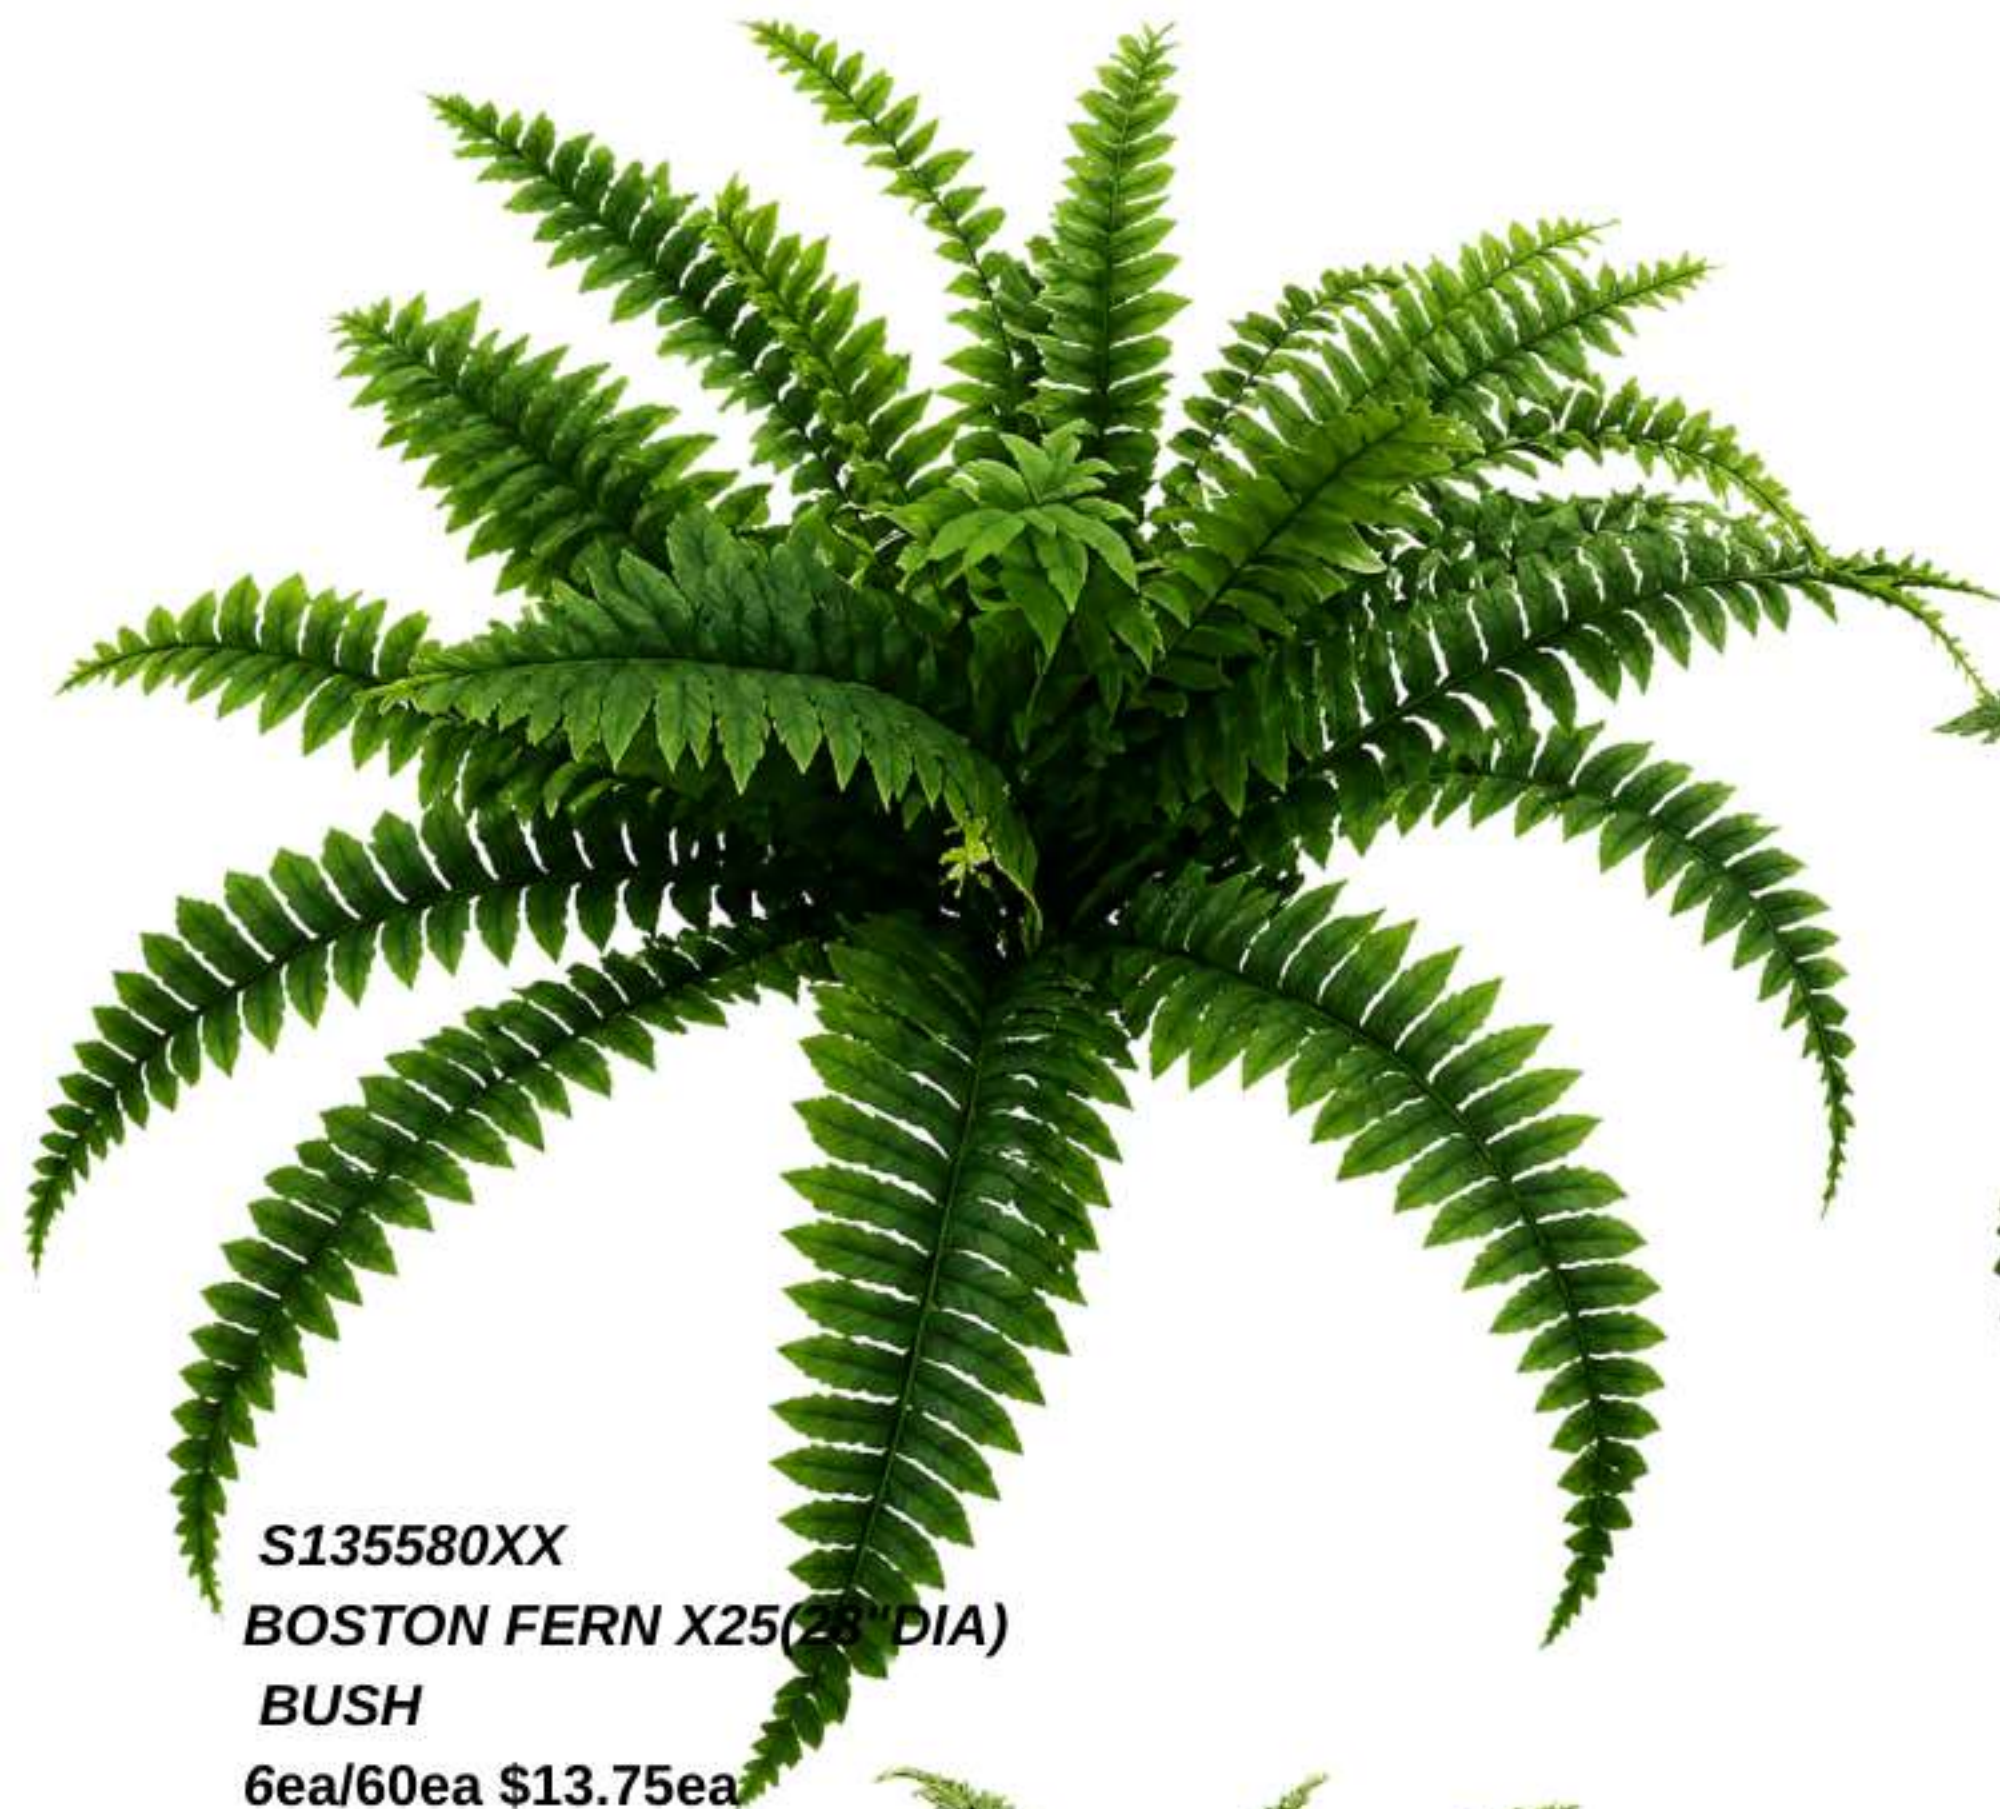

S1043XX
36" VARIEGATE IVY HNG BUSH
6ea/36ea \$13.35ea

S1045XX
36"NEPHTYTIS HANGING
BUSH
6ea/36ea \$13.35ea

S1044XX
36"TRADESCANTIA HNG BUSH
6ea/36ea \$13.35ea

S1026XX
38" NEPTH HNG BUSH/196LVS
6ea/60ea \$17.95ea