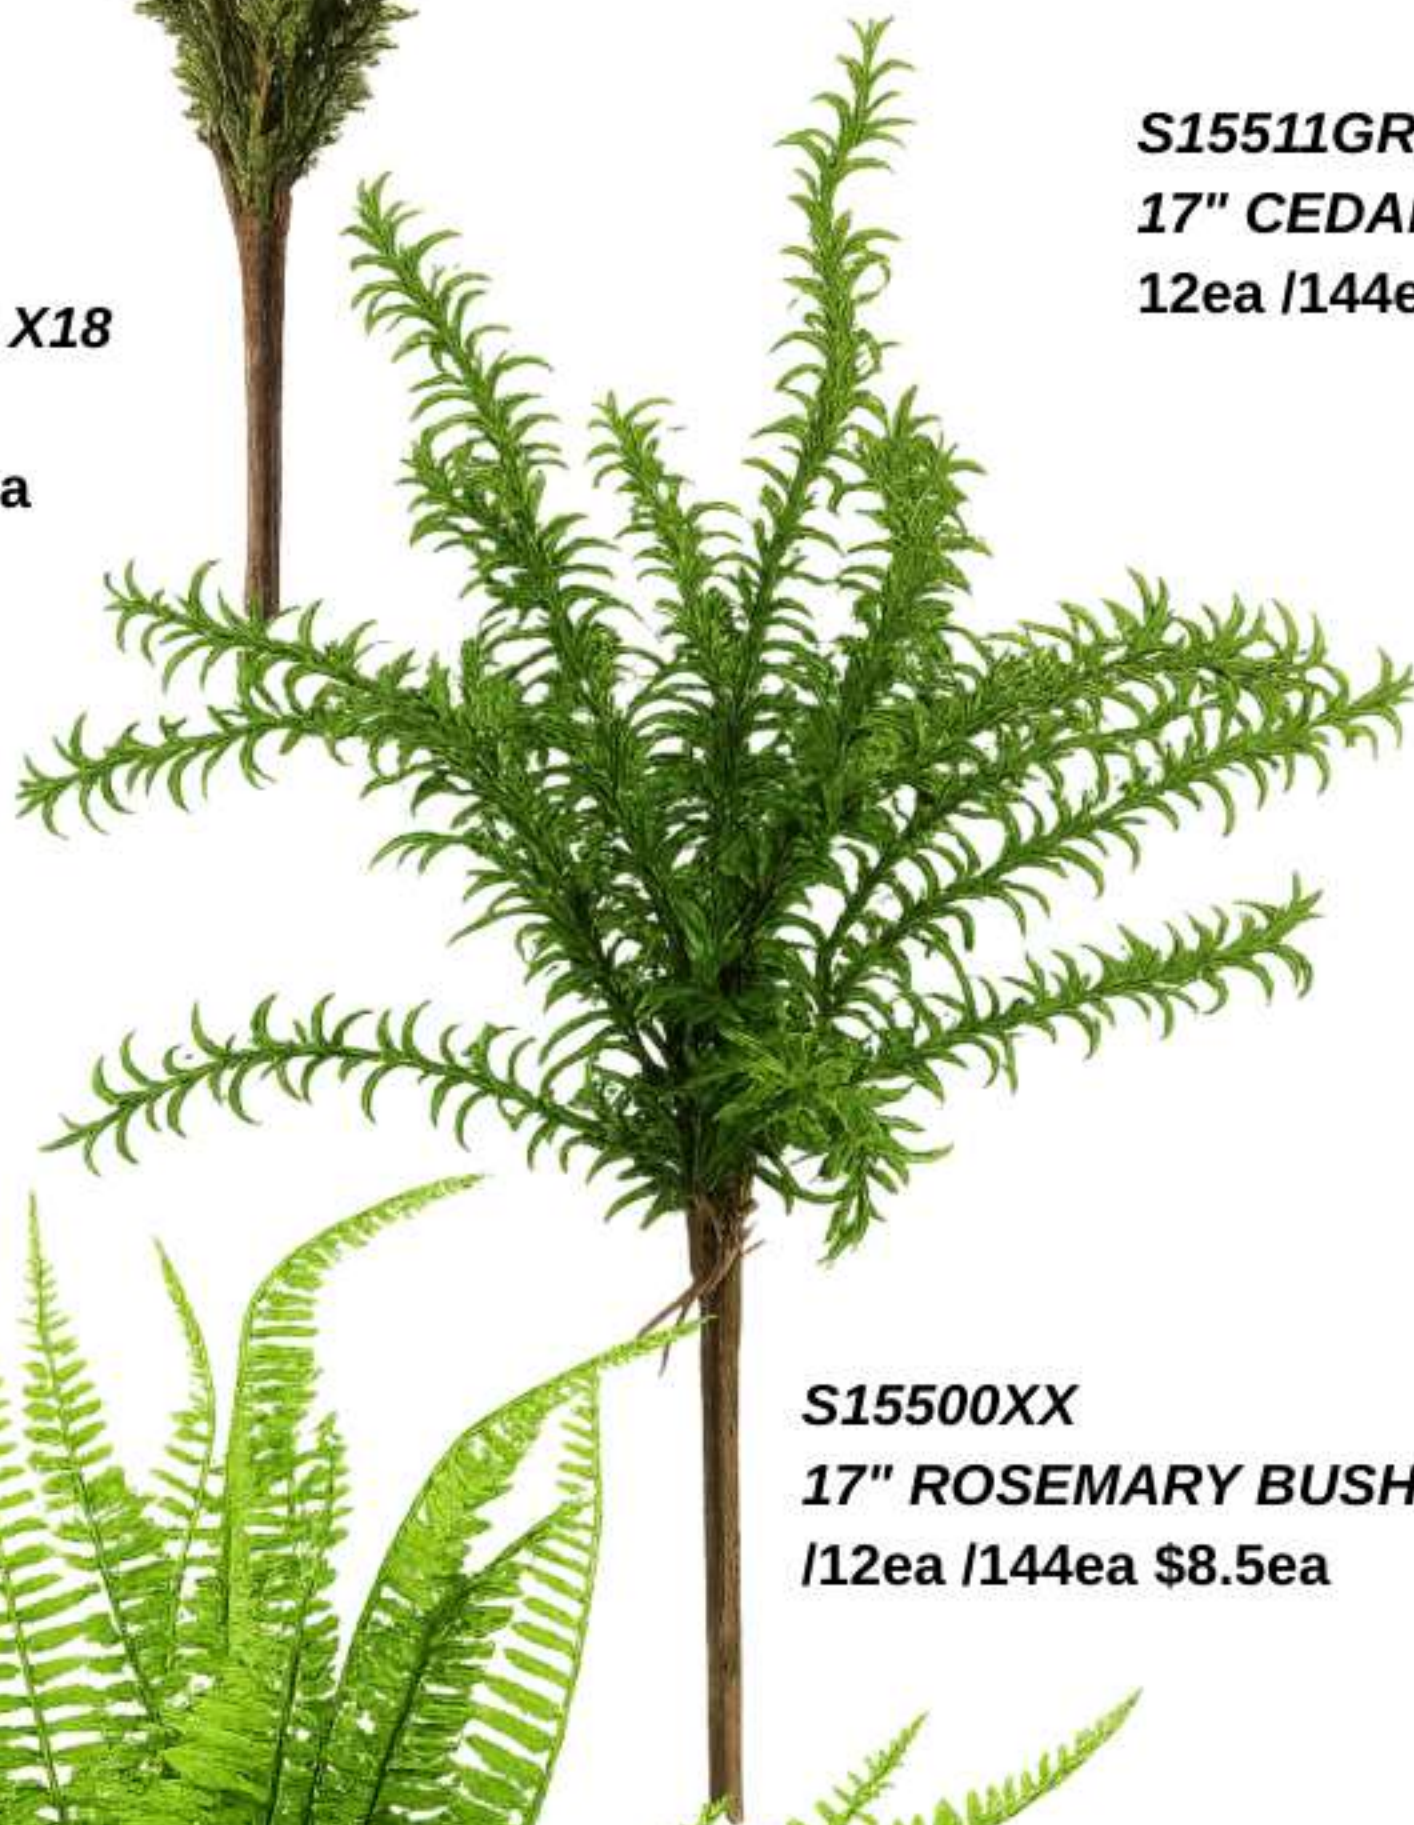

S15511LV
17" CEDAR BUSH X18
-LAVENDER
/12ea /144ea $6.4ea

S15511GR
17" CEDAR BUSH X18
12ea /144ea $6.4ea

S15500XX
17" ROSEMARY BUSH
/12ea /144ea $8.5ea